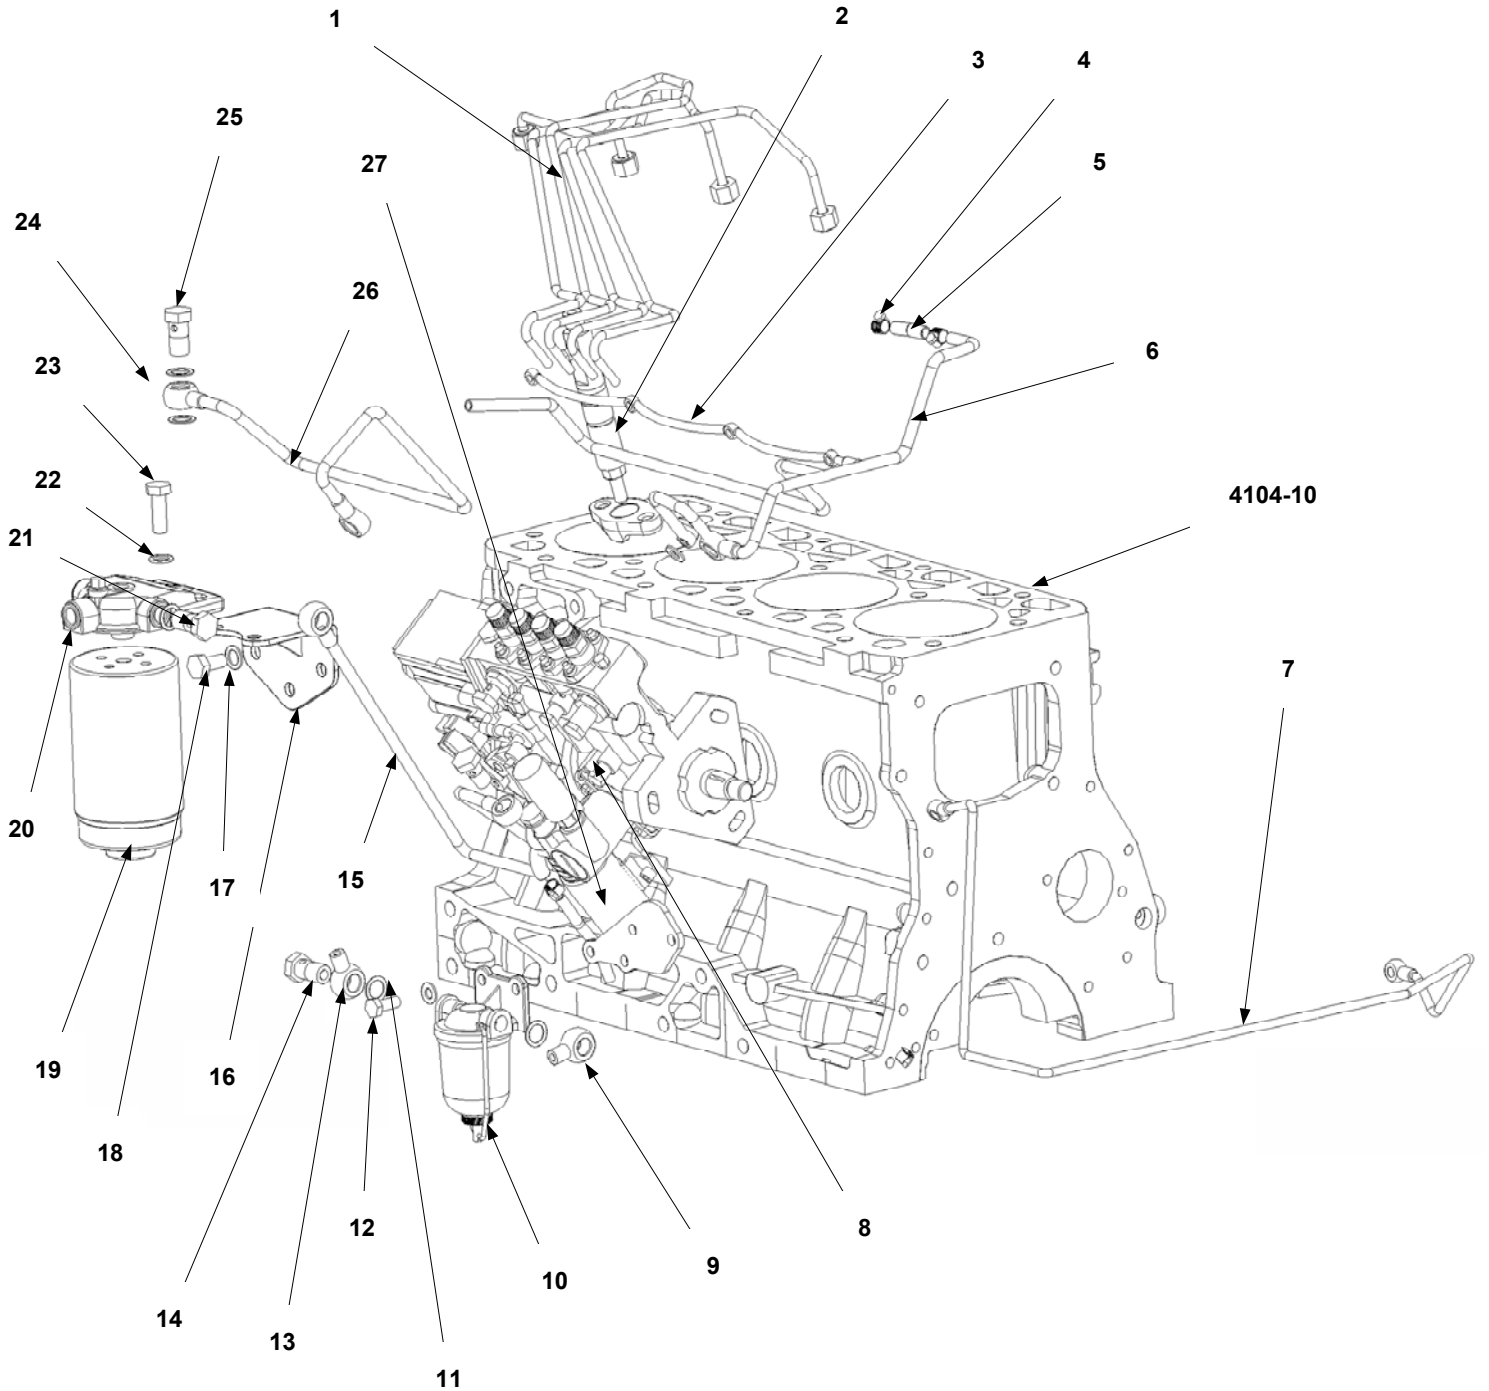

YAKIT SİSTEMİ / FUEL SYSTEM